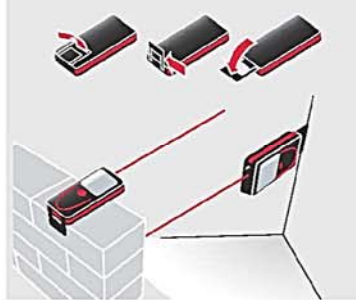

Personalized favorites

- 1 or 2 sec.
- 2
- 3 2 sec.

Charging

Operation

- 1 ON
- 2 Measure
- 3 OFF 2 sec.

Endpiece

Overview

- 1 Status Bar / Level
- 2 Reference
- 3 Active Function
- 4 Main Line (Result)
- 5 Selection keys linked to the symbol above
- 6 ON/DIST
- 7 Pointfinder (viewscreen)
- 8 Function Screen
- 9 Navigation
- 10 Clear/Off
- 11 Add/Subtract

Unlock keypad

- 1
- 2 Within 2 sec.

Quick Start

Leica DISTO™ D810 touch

- when it has to be right

Leica
Geosystems

(Navigate) Functions

Reference/settings