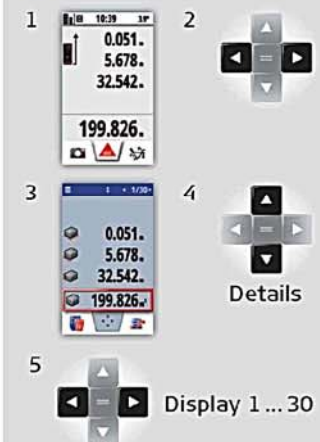

Personalized favorites

- 1 or 2 sec.
- 2
- 3 2 sec.

Charging

Operation

- 1 ON
- 2 Measure
- 3 OFF 2 sec.

Endpiece

Overview

- 1 Status Bar / Level
- 2 Reference
- 3 Active Function
- 4 Main Line (Result)
- 5 Selection keys linked to the symbol above
- 6 ON/DIST
- 7 Pointfinder (viewscreen)
- 8 Function Screen
- 9 Navigation
- 10 Clear/Off
- 11 Add/Subtract

Unlock keypad

- 1
- 2 Within 2 sec.

Quick Start

Leica DISTO™ D810 touch

- when it has to be right

Leica
Geosystems

(Navigate) Functions

Reference/settings

Memory

More results

Pointfinder

Take photo

Take screen shot

Helpfunctions

Laser class 2 in acc. with IEC 60825-1

www.disto.com