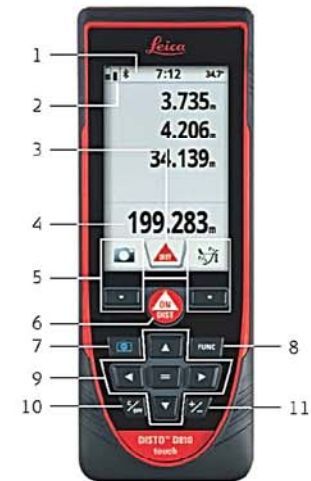

Settings

- 1 **FUNC**
 - 2
- | |
|--------------------|
| Tilt units |
| Distance units |
| Beep |
| Digital level |
| Keypad lock |
| Bluetooth® Smart |
| Tilt calibration |
| Favorites |
| Illumination |
| Date and Time |
| Compass adjustment |
| Touch screen |
| Offset |
| Reset |
| Information |

Personalized favorites

- 1 or 2 sec.
- 2
- 3 2 sec.

Charging

Operation

- 1 ON
- 2 Measure
- 3 OFF 2 sec.

Endpiece

Overview

- 1 Status Bar / Level
- 2 Reference
- 3 Active Function
- 4 Main Line (Result)
- 5 Selection keys linked to the symbol above
- 6 ON/DIST
- 7 Pointfinder (viewscreen)
- 8 Function Screen
- 9 Navigation
- 10 Clear/Off
- 11 Add/Subtract

Unlock keypad

- 1
- 2 Within 2 sec.

Quick Start

Leica DISTO™ D810 touch

- when it has to be right

Leica
Geosystems

(Navigate) Functions

Reference/settings